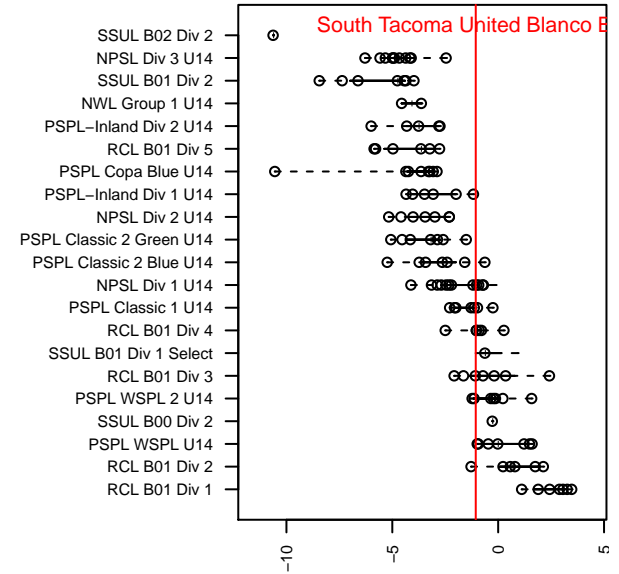

2015 Founders Cup B01

2015 Spr NPSL Division 1 U14

**attack and defense variance (black dot)
relative to other teams
and top 10 in region**

**attack and defense rating
relative to others at age
and all opponents in last 13 months**