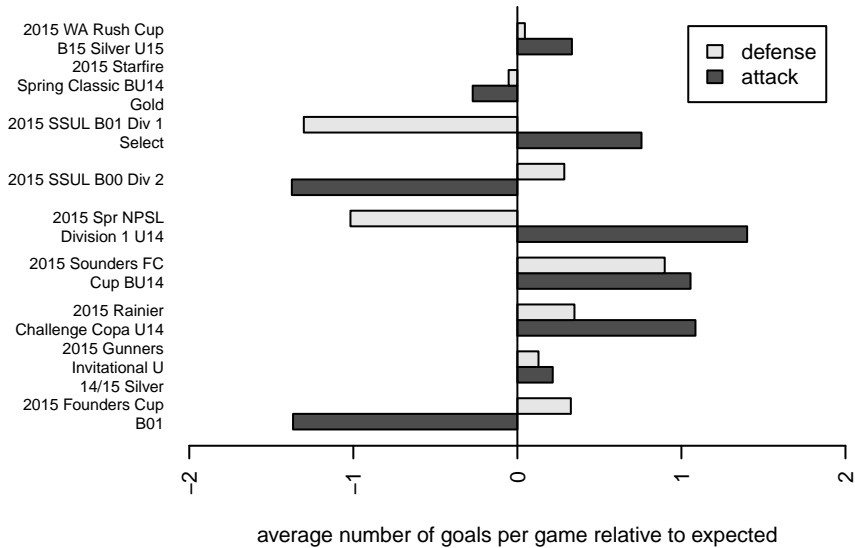

Performance relative to 13 month average