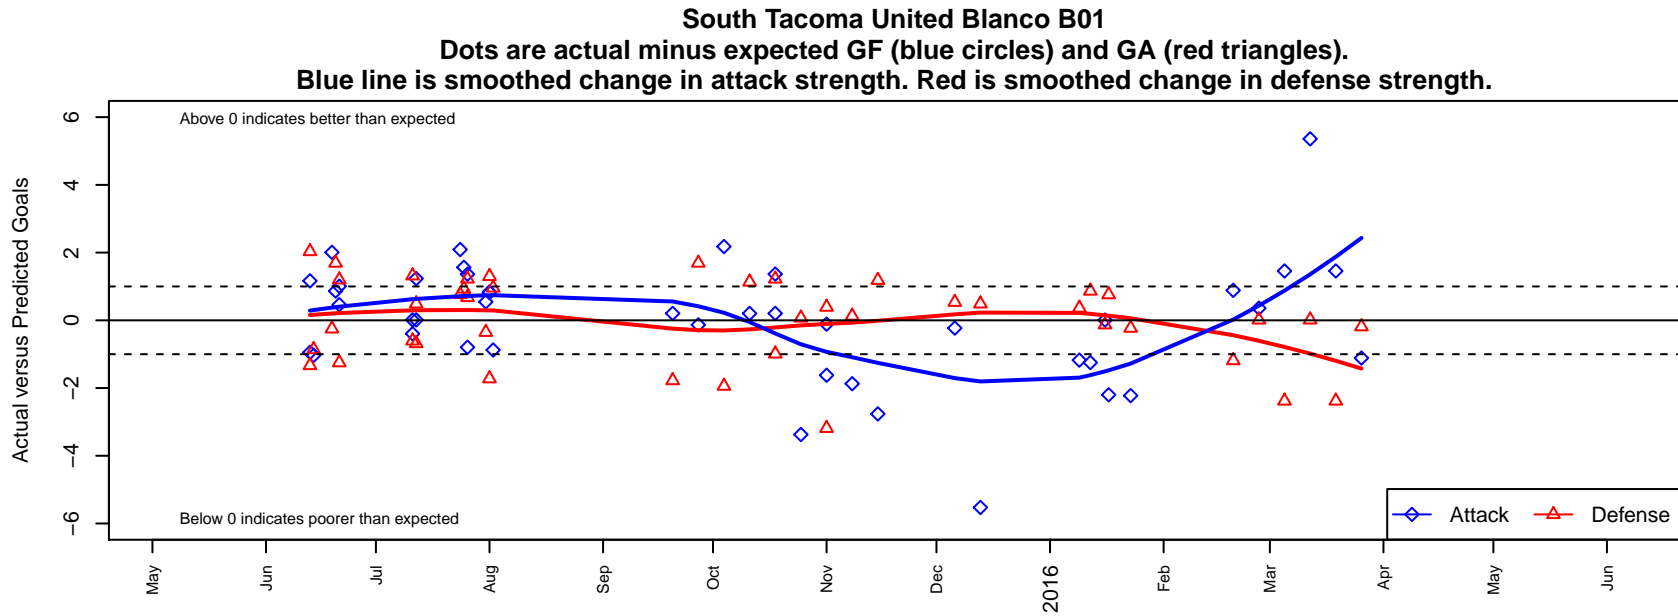

2015 Founders Cup B01

2015 Spr NPSL Division 1 U14

**attack and defense variance (black dot)
relative to other teams
and top 10 in region**

**attack and defense rating
relative to others at age
and all opponents in last 13 months**